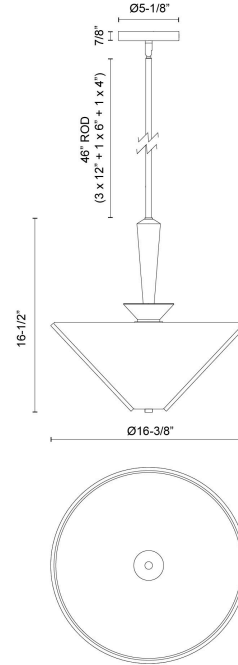

Bridgette 16-in Pendant

Model	Bulbs (not included)	Wattage (or equivalent)
PD497016 PD497016BGFW PD497016BGRA PD497016BGWL PD497016MBFW PD497016MBRA PD497016MBWL	1 x E26	60W

Introducing the Bridgette collection, where simplicity meets creativity in lighting! These fixtures feature striking triangular silhouettes and come in a variety of shades, so you can choose the perfect one to match your style. They'll add a pop of color and personality to any room.

SPECIFICATION DETAILS

Fixture Dimensions	D16-3/8" x H16-1/2"
Canopy Dimensions	D5-1/8" x H7/8"
Minimum Hang Height	24"
Location	Dry
Diffuser Details	White Acrylic Diffuser
Illumination Direction	Up/Down
Light Source/Life	Socket
Material	Steel, Linen (BGFW) Steel, Rattan (BGRA) Steel, Linen (BGWL) Steel, Linen (MBFW) Steel, Rattan (MBRA) Steel, Linen (MBWL)
Slopped Ceiling Adaptable	Yes, 45 Deg
Rod Length	46" Max (3x12" + 1x6" + 1x4")
Shade Details	Linen Shade (BGFW) Rattan Shade (BGRA) Linen Shade (BGWL) Linen Shade (MBFW) Rattan Shade (MBRA) Linen Shade (MBWL)
Wire Length	60"
Compliance	UL Certified: Yes